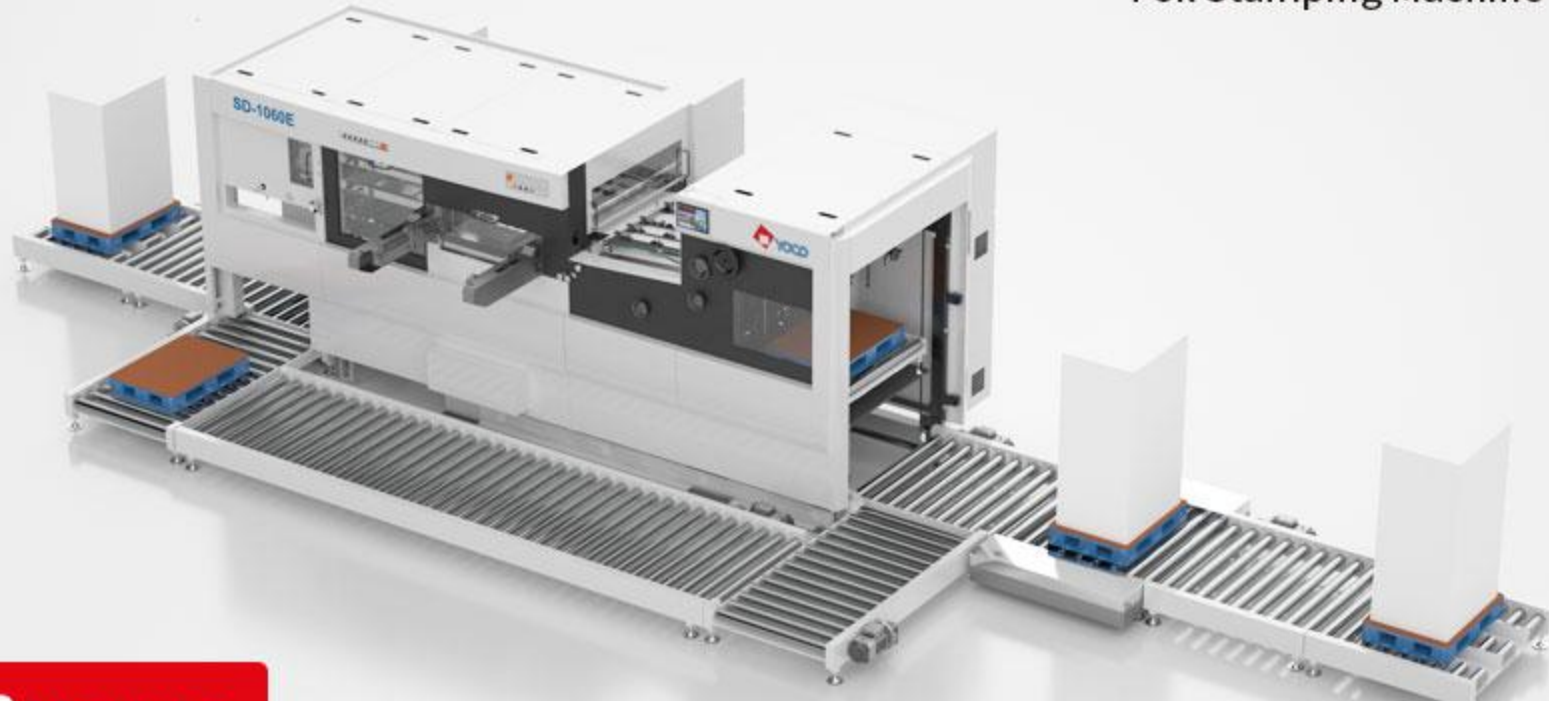

Please visit us at:
10 Hall/D01

May 28 - June 7, 2024
Düsseldorf/Germany

 **JY-1650E**

Automatic Diecutter
(Bottom suction feeder / Lead edge feeder
with Preloader and two stations Breaker with turning unit)

 Youtube

 **SD-106E/SD-106T**

Automatic Diecutter with stripping/
Automatic Diecutting and
Foil Stamping Machine

 Youtube

 **60/60T**

Automatic Diecutter/
Automatic Diecutting and
Foil Stamping Machine

 Youtube

 **JY-76/76E**

Automatic Diecutter with Stripping

 Youtube

 **JH-650/ JH-850/ JH-1100PC-J**

Automatic Folder Gluer
with inspection system

 Youtube

 **SM-1080TR**

Blanking Machine
with rotary frame and auto-take off device