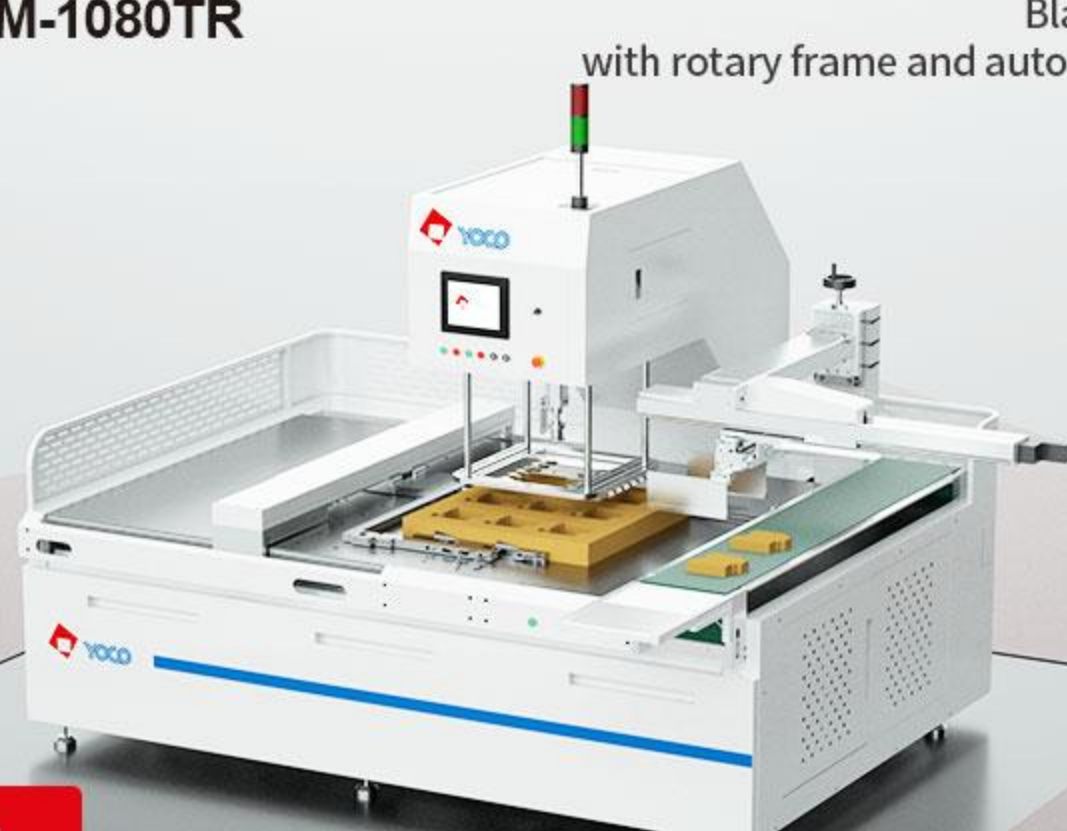

 **JY-76/76E**

Automatic Diecutter with Stripping

 Youtube

 **JH-650/ JH-850/ JH-1100PC-J**

Automatic Folder Gluer
with inspection system

 Youtube

 **SM-1080TR**

Blanking Machine
with rotary frame and auto-take off device